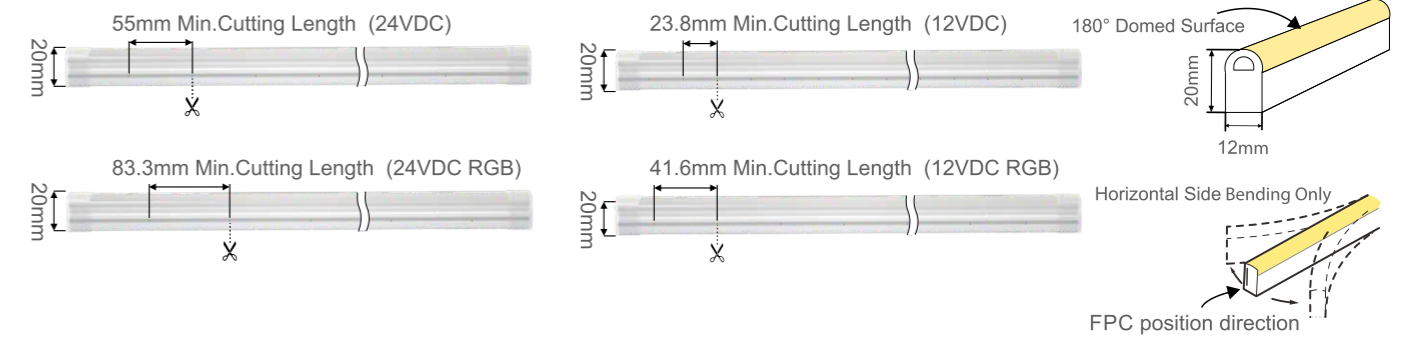

LED Flexible Neon Strip Light

RGB color mixing, rich and colorful

1220C (RGB)

physical specifications

specifications parameter

IP65 CE RoHS

Model	XK1220C SERIES
Input voltage	24/12VDC
Power (lm/W)	11W/10W(Single Color) / 15W(RGB)
Lumens (lm/m)	>450lm(Single Color)
CCT/Color	R B G A O P WW NW CW RGB
CRI	>70; >80; >90(Single Color)
FPC light direction	Vertical
LED type	SMD 2835(Single Color) / SMD 4040(RGB)
LED Qty/m	126LEDs(Single Color) / 72LEDs(RGB)
Min. cutting unit	7LEDs(Single Color);6LEDs(RGB) / 3LEDs
Size	W12*H20mm
Working temperature	-20℃~60℃

Light distribution curve (Single Color)

Height	Center illumination (lux)	Center height(m)	Average illuminance(lux)	Beam angle	Diameter
1.0	48.63;132.0lx	269.01cm			
2.0	10.89;31.32lx	538.01cm			
3.0	4.52;13.12lx	807.02cm			
4.0	2.561;8.47lx	1076.03cm			
5.0	1.49;4.56lx	1345.04cm			