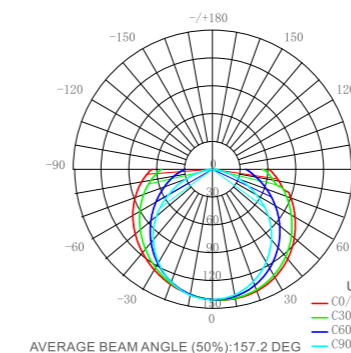

LED Flexible Neon Strip Light

RGB color mixing, rich and colorful

1220C (RGB)

physical specifications

specifications parameter

IP65 CE RoHS

Model	XK1220C SERIES
Input voltage	24/12VDC
Power (lm/W)	11W/10W(Single Color) / 15W(RGB)
Lumens (lm/m)	>450lm(Single Color)
CCT/Color	R B G A O P WW NW CW RGB
CRI	>70; >80; >90(Single Color)
FPC light direction	Vertical
LED type	SMD 2835(Single Color) / SMD 4040(RGB)
LED Qty/m	126LEDs(Single Color) / 72LEDs(RGB)
Min. cutting unit	7LEDs(Single Color);6LEDs(RGB) / 3LEDs
Size	W12*H20mm
Working temperature	-20℃~60℃

Light distribution curve (Single Color)

Height	Center illumination (lux)	Center height(m)	Average illuminance(lux)	Beam angle	Diameter
1.0	48.63;132.0lx	269.01cm			
2.0	10.89;31.32lx	538.01cm			
3.0	4.52;13.12lx	807.02cm			
4.0	2.561;8.47lx	1076.03cm			
5.0	1.49;4.56lx	1345.04cm			